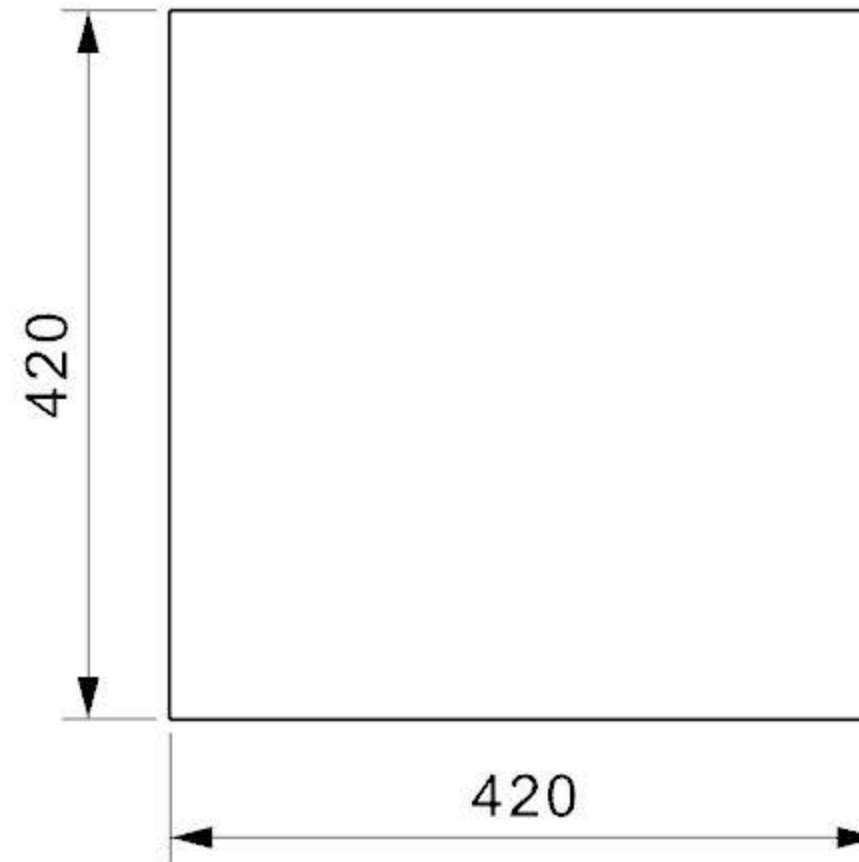

New York Inset Cut Out Guide

New York 40x40
Uitsparing Blad
Ausssparung Platte
Cut out worktop

datum: 11-10-2016

Check out our full range of Kitchen Products

Kitchen Sinks

Stainless Steel Kitchen Sinks

Granite Composite Kitchen Sinks