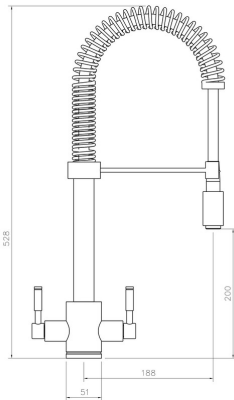

AQUATREND DUAL LEVER TAP CHROME

RANGEmaster
sinks & taps

Modernly designed, the Aquatrend Spring kitchen tap features a unique pin handle design with a tall sweeping spout which creates a statement piece in any style of kitchen. The Aquatrend pull-out kitchen tap features a pull out hose which is great for cleaning stubborn stains on dishes or cleaning tight kitchen sink corners, making everyday cleaning tasks easier.

The Aquatrend kitchen tap range includes a number of different pieces to suit any kitchen need; choose from dual-lever, single-lever and pull-out designs.

- Featuring a pull-out hose

Technical Drawing Suitable for medium pressure water systems emitting a minimum pressure of 0.5 bar or above with honeycomb aerator design which mixes air with water to emit a water flow with no splash

Overall Height (mm)	528
Spout Reach (mm)	188
Spout Height (mm)	200
Spout Rotation Range	360°
Handle Type	Dual Lever
Colour	Chrome
Bar Pressure Suitability	Medium Pressure
Min. Bar Pressure	0.50
Max. Bar Pressure	5.50
Mixed Flow Rate at 3 Bar Pressure (l/min)	15.06
Flow Type	Single Flow
Recommended Hot Water Temperature	46°C
Maximum Hot Water Temperature	70°C
Handle Control	Quarter Turn
Centre Distance (mm)	-
Cartridge Type	Ceramic Disc Cartridge
Aerator Type	Honeycomb Aerator
Inlet Pipes	1/2" Stainless Flexible Hoses
Anti-Splash Spout	1
Pull Out Spray	1
WRAS Approved	
Product Code	TRE1SPRCM/
Barcode	