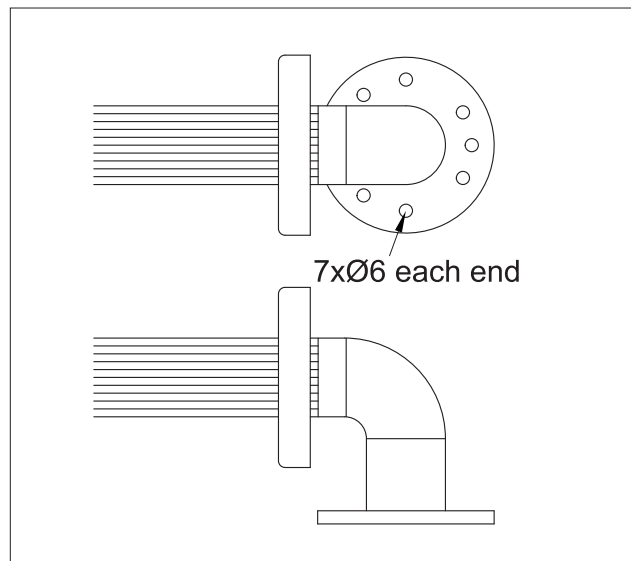

Installation and Operating Instructions

Installation:

Installation should be carried out by a suitably qualified tradesman using correct fixing for the wall substrate. No fixings are supplied with this product to allow the correct fixing method to be selected for the specific installation.

1) Once the correct wall fixing has been selected, at least 5 fixings should be employed in each end of the rail. There are 7 fixing holes to give more flexibility to the fitter in the exact location of the fixing. Where possible the fixings should be evenly spaced but it is up to the fitter to select the correct fixing holes for the specific installation.
2) Release the flange cover off each end of the rail.
3) Offer grab rail up to correct location on the wall with the fixing holes visible and carefully mark the selected hole locations.
4) Drill the holes in the wall of a diameter and depth recommended by supplier of wall fixings.
5) Once screws are installed, clip the flange cover back over the flange.
6) Always carry out a functional test after installation and report any issues immediately.
7) Please leave these instructions with the user.

Note: fixings not included

Using this product:

ALWAYS check the grab rail is fitted securely to the wall and shows no signs of wear or damage prior to use. Please keep these instructions in a safe place for future use.

Cleaning and maintenance:

The grab rail must be checked regularly by qualified personnel to ensure that it is in perfect working order. This rail can be cleaned using only a very mild detergent. Do not use acidic, alkaline, chlorine based or abrasive cleaning materials.

Disclaimer:

We accept no liability whatsoever for personal injury or damage to property that is or has been caused due to incorrect assembly, installation, or use of this product. Failure to install/use this product in line with these instructions will invalidate any warranty and may affect product safety.

Every effort has been made to ensure as much accuracy as possible. However, due to print restrictions exact colour match is not always possible. Featured products may also be changed from time to time, but are correct at time of print.