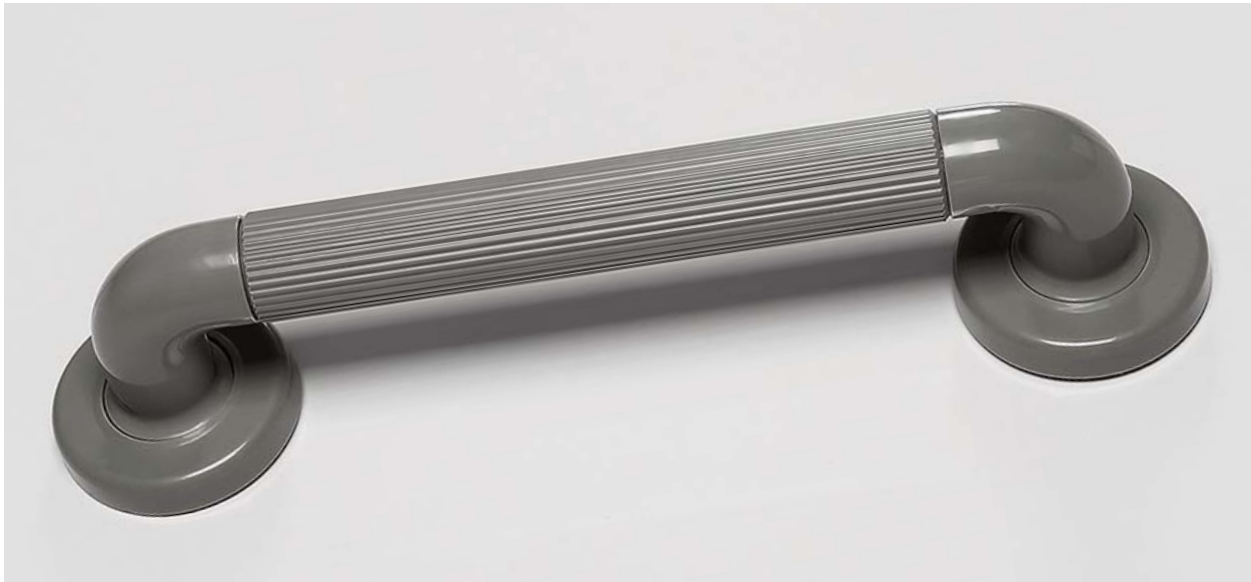

## Plastic fluted grab rail

Plastic Fluted Grab Rail 300mm	PFGB 12/XX
Plastic Fluted Grab Rail 450mm	PFGB 18/XX
Plastic Fluted Grab Rail 600mm	PFGB 24/XX
Plastic Fluted Grab Rail 900mm	PFGB 36/XX

Available colours: WHITE (WH), ELECTRIC BLUE (EB), DARK BLUE (DB), YELLOW (YE), RED (RD)  
BLACK (BL), GREEN (GR), BROWN (BR), GREY (GR)

Congratulations on the purchase of your grab rail. This grab rail has been designed for general domestic indoor use to give users extra support while moving from one position to another. It provides support and assists with the independent standing and sitting of persons.

### Warnings:

- Due to manufacturing tolerances we do not recommend pre-drilling fixing holes before physically receiving this product.
- On receiving delivery of this product, a thorough check must be carried out and any defects immediately reported. The product must be stored in a dry place and not stacked under other equipment.
- The wall on which the rail is installed must be flat and capable of taking the load.
- Installation must be carried out by a qualified tradesman using suitable fixings for the wall substrate.
- Improper installation / use can cause accidents and injuries.
- Do not use countersunk fixings.
- Never alter the fixing holes as this could affect the strength and integrity of the product.
- Do not over-tighten fixings.
- This rail has been tested with a static load of 160kg giving a max rated load of 107kg
- After installation a functional test must be carried out prior to use.
- These instructions should be retained by the user of the product for its whole life.
- This rail should not be subjected to impact.
- This rail is designed to offer support to the user and should not be used in a way that would apply the users' full weight to the rail.
- Do not use the grab rail for any purpose other than that for which it was designed.