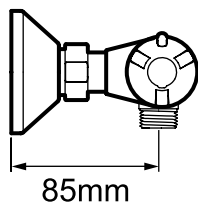

Product Specification

Technical Details

Temperature control

Control type: Thermostatic

Installation

Water entry points: rear only (bar valve exposed pipework installation elbows available for rising or falling inlets)

Inlet connections: 15 mm compression joints with pipes, 3/4" connection to valve

Outlet connections: 1/2" BSP Male Flat Face

Reversed inlets supported: No = hot left, cold right only

Supply Conditions (hot and cold)

Cold water range: Up to 25°C

Hot water range: 50°C-85°C (operating)
55°C-65°C (recommended)

Minimum maintained pressure: 0.1 bar (1 metre head)

Maximum maintained pressure: 5.0 bar (50 metre head)

Maximum static pressure: 10.0 bar (100 metre head)

Performance

Flow rate (at handset): 9.6 l/min at 0.5 bar

Temperature stability: ± 2°C

Safety Features

Automatic shutdown: Shutdown within 2 secs

Factory set to safe max temp: Factory set to 41°C

Adjustable maximum temperature for on-site conditions

Approvals

KIWA UK approved product

WRAS approved (Water Regulations Advisory Scheme)

Dimensions