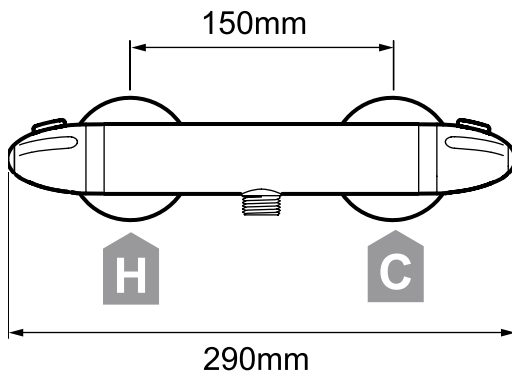

Outlet connections: 1/2" BSP Male Flat Face

Reversed inlets supported: No = hot left, cold right only

Supply Conditions (hot and cold)

Cold water range: Up to 25°C

Hot water range: 50°C-85°C (operating)
55°C-65°C (recommended)

Minimum maintained pressure: 0.1 bar (1 metre head)

Maximum maintained pressure: 5.0 bar (50 metre head)

Maximum static pressure: 10.0 bar (100 metre head)

Performance

Flow rate (at handset): 9.6 l/min at 0.5 bar

WRAS approved (Water Regulations Advisory Scheme)

Dimensions

Check out our full range of Showers

Electric Showers

Digital Showers

Mixer Showers

Power Showers

Smart Showers