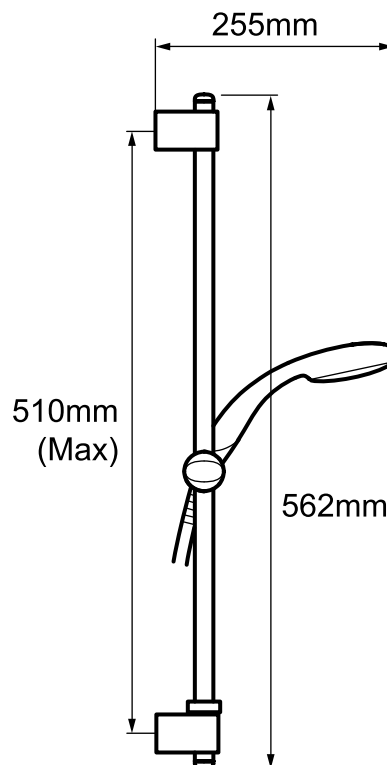

Control type: Thermostatic

Installation

Water entry points: rear only (bar valve exposed pipework installation elbows available for rising or falling inlets)

Inlet connections: 15 mm compression joints with pipes, 3/4" connection to valve

Outlet connections: 1/2" BSP Male Flat Face

Reversed inlets supported: No = hot left, cold right only

Supply Conditions (hot and cold)

Cold water range: Up to 25°C

Hot water range: 50°C-85°C (operating)
55°C-65°C (recommended)

Minimum maintained pressure: 0.1 bar (1 metre head)

Maximum maintained pressure: 5.0 bar (50 metre head)

Maximum static pressure: 10.0 bar (100 metre head)

Performance

Flow rate (at handset): 9.6 l/min at 0.5 bar

WRAS approved (Water Regulations Advisory Scheme)

Dimensions

Check out our full range of Showers

Electric Showers

Digital Showers

Mixer Showers

Power Showers

Smart Showers