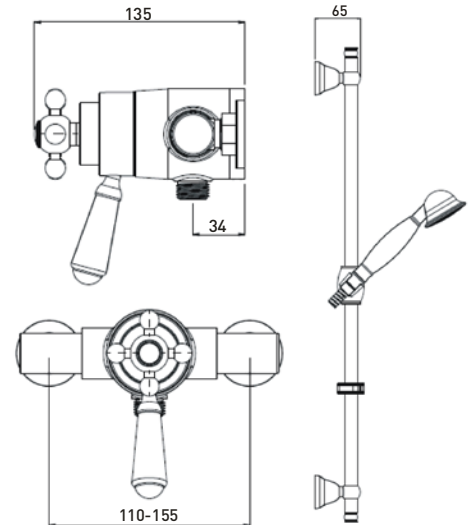

TECHNICAL DATA SHEET

REGENCY

Thermostatic Surface Mounted Shower Valve With Adjustable Riser

Product Specification

Product Code:	R2 SHXAR C
Finishes:	Chrome
Product Type:	Traditional
Construction:	Body is of Brass Construction
Cartridge Type:	Thermostatic
Supply:	Suitable for all plumbing systems, preferably balanced
Inlet Connections:	15mm Compression Elbows
Outlet Connections:	G1/2"
Water Pressure:	Min 0.1 bar Max. 5.0 bar
Dimensions:	110-155mm inlet centres

Additional Information

- Dual Control – Flow and temperature are controlled separately giving accurate control of both
- Thermostatic cartridge maintains showering temperature to +/- 1 degree
- Automatic shut-off in the event of hot or cold water supply failure, thus reducing the risk of injury
- Factory set to a maximum of 43°C to eliminate the ability to select on unsafe temperature. Can be adjusted to user preference.
- Supplied with riser rail, 1.5m hose, hose retainer and a single function handset
- Supplied with 155mm pair of swivel inlet elbows. Valve can be fed from top, bottom or rear
- Chrome plated to BS EN 248