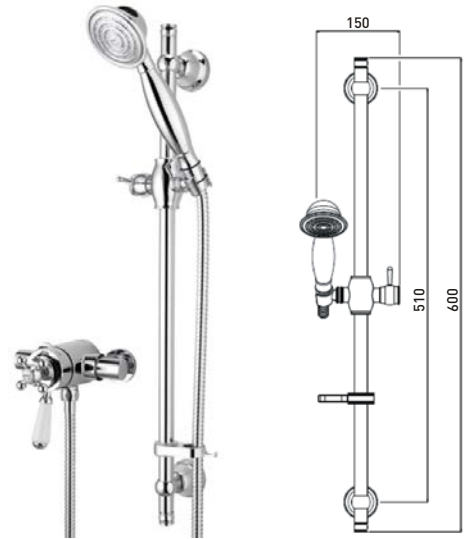

TECHNICAL DATA SHEET

REGENCY

Thermostatic Surface Mounted Shower Valve With Adjustable Riser

Product Specification

Product Code:	R2 SHXAR C
Finishes:	Chrome
Product Type:	Traditional
Construction:	Body is of Brass Construction
Cartridge Type:	Thermostatic
Supply:	Suitable for all plumbing systems, preferably balanced
Inlet Connections:	15mm Compression Elbows
Outlet Connections:	G1/2"
Water Pressure:	Min 0.1 bar Max. 5.0 bar
Dimensions:	110-155mm inlet centres

Additional Information

- Dual Control – Flow and temperature are controlled separately giving accurate control of both
- Thermostatic cartridge maintains showering temperature to +/- 1 degree
- Automatic shut-off in the event of hot or cold water supply failure, thus reducing the risk of injury
- Factory set to a maximum of 43°C to eliminate the ability to select on unsafe temperature. Can be adjusted to user preference.
- Supplied with riser rail, 1.5m hose, hose retainer and a single function handset
- Supplied with 155mm pair of swivel inlet elbows. Valve can be fed from top, bottom or rear
- Chrome plated to BS EN 248