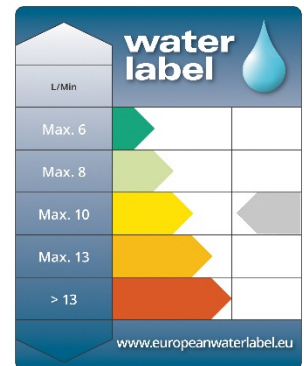

Bristan, Birch Coppice Business Park, Dordon, Tamworth, B78 1SG
Telephone: 0844 701 6274 Facsimile: 0844 701 6275
Web Site: www.bristan.com Email: enquire@bristan.com