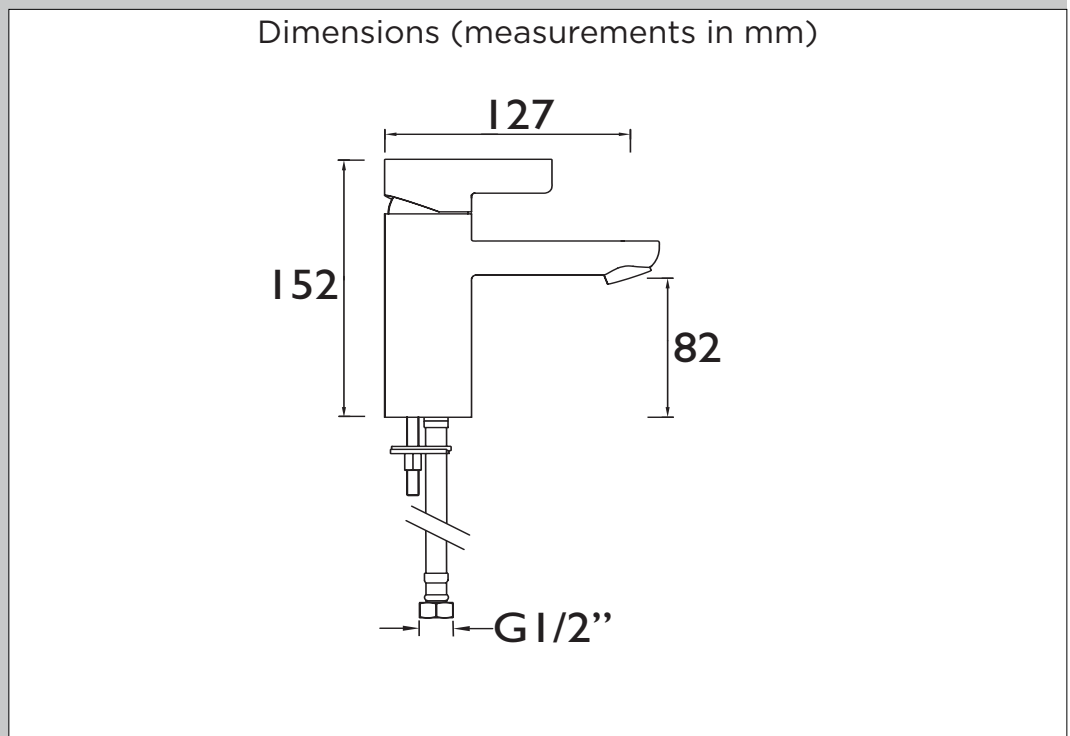

Product Certifications:

For more products, visit our website:

Flow Rates (l/min)						
System Pressure (bar)	0.2	0.5	1	2	3	5
CLIBAS C	7.2	11.39	16.11	22.78	27.9	36.02

TECHNICAL DATA SHEET

BRISTAN

TAPS & SHOWERS