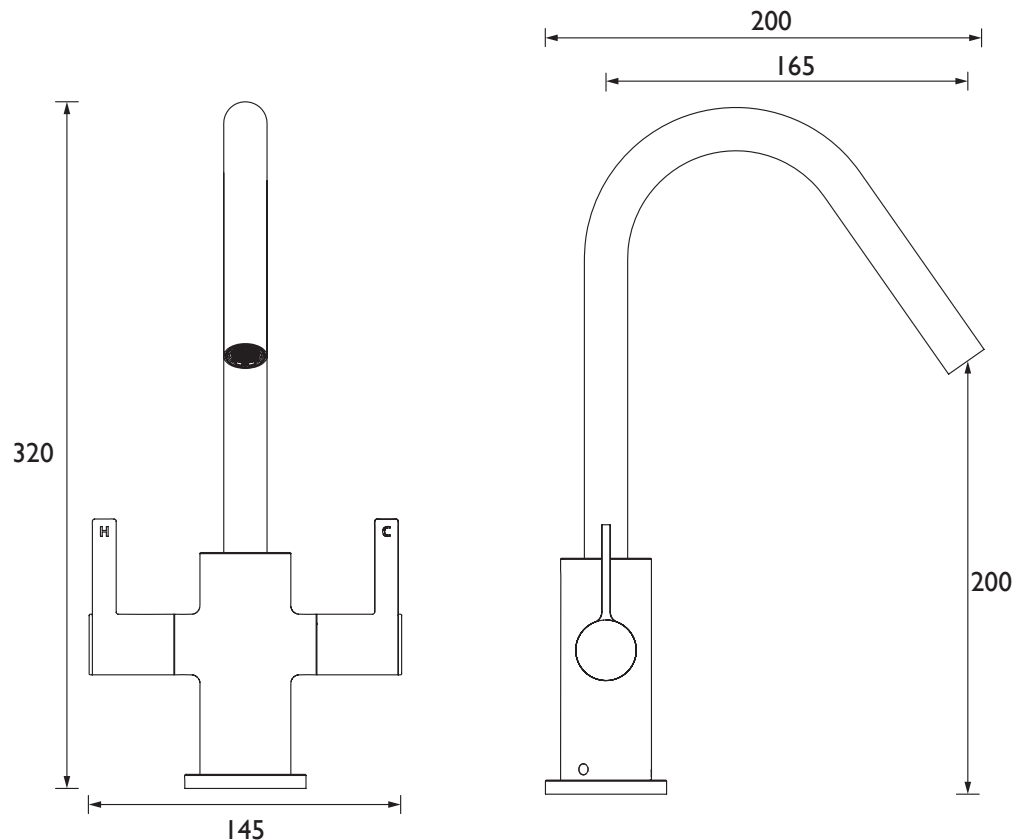

CSH EFSNK C

CASHEW Tap Range Cashew Easyfit Monobloc Sink Mixer Chrome

Specification

| | |
|--|--------------------------|
| Product Type: | Kitchen Taps |
| Main Construction Material: | Brass |
| Mount Type: | Deck Mounted |
| Handle Type: | Lever |
| Connection Inlet: | 1/2" BSP Flexible Tails |
| Connection Outlet: | |
| Number of Tap Holes: | 1 |
| Valve/Cartridge Type: | 1/2" Ceramic Disc Valves |
| Plumbing System Requirements: | All, Preferably Balanced |
| Working Pressure Range: | Min 0.3 Bar, Max 5.0 Bar |
| Maximum Hot Water Temperature: °C | 65 |
| Maximum Static Pressure: (bar) | 10 |
| Flow Type: | Single Flow |
| Isolation Included: | Yes |

Features:

- Long life and easy to use 1/4 turn ceramic disc valves
- Metal fixing nut for added durability
- Easyfit base included
- Flexible tails included

Product Certifications:

WRAS Expiry Date : 30/06/2020
WRAS Certificat Number : 1506950

Dimensions (measurements in mm)

Flow Rates (l/min)

| System Pressure (bar) | 0.2 | 0.5 | 1 | 2 | 3 | 5 |
|-----------------------|------|------|------|------|------|------|
| CSH EFSNK C | 12.6 | 14.8 | 22.8 | 32.6 | 39.8 | 51.4 |