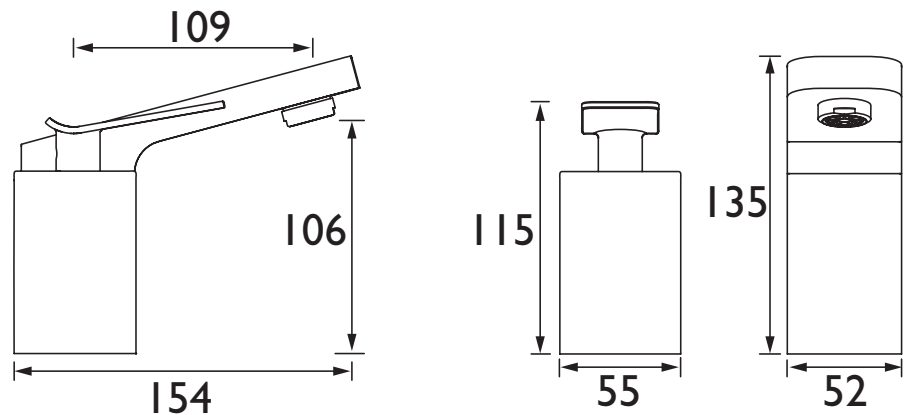

### Specification

Product Type:	Taps
Main Construction Material:	Brass
Mount Type:	Deck
Handle Type:	Lever
Connection Inlet:	M16x22mm compression flexi
Connection Outlet:	M24 Aerator
Number of Tap Holes:	2
Valve/Cartridge Type:	Manual
Plumbing System Requirements:	Suitable for all plumbing systems
Minimum Dynamic Pressure (bar):	0.4 bar
Maximum Dynamic Pressure (bar):	5.0 bar
Maximum Hot Water Temperature °C:	60°C
Maximum Static Pressure (bar):	10 bar
Flow Type:	Single
Isolation Included:	No

### Dimensions (measurements in mm)